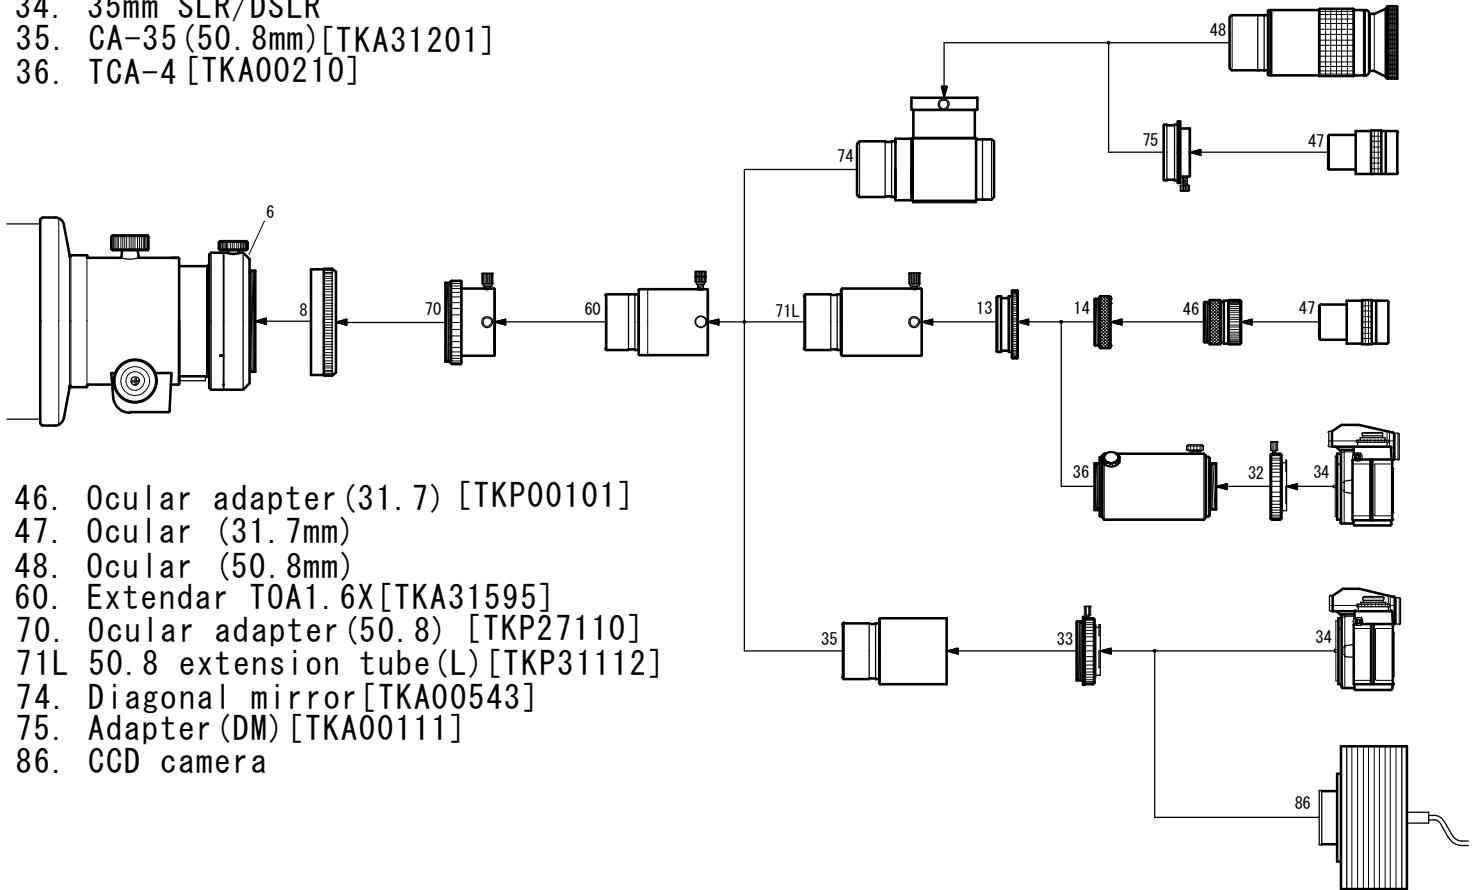

## Extender- TOA1.6X System Chart

- 6. C A A [TKP30200]
- 8. Coupling (TW) [TKP31003]
- 13. 50.8 Sleeve [TKP00113]
- 14. Coupling (S) [TKP00103]
- 32. T-mount
- 33. Wide T-mount
- 34. 35mm SLR/DSLR
- 35. CA-35 (50.8mm) [TKA31201]
- 36. TGA-4 [TKA00210]

- 46. Ocular adapter (31.7) [TKP00101]
- 47. Ocular (31.7mm)
- 48. Ocular (50.8mm)
- 60. Extendar TOA1.6X [TKA31595]
- 70. Ocular adapter (50.8) [TKP27110]
- 71L 50.8 extension tube (L) [TKP31112]
- 74. Diagonal mirror [TKA00543]
- 75. Adapter (DM) [TKA00111]
- 86. CCD camera

(Note) To No. 32 or 33 some 35mm SLR/DSLR cameras may not be attached.