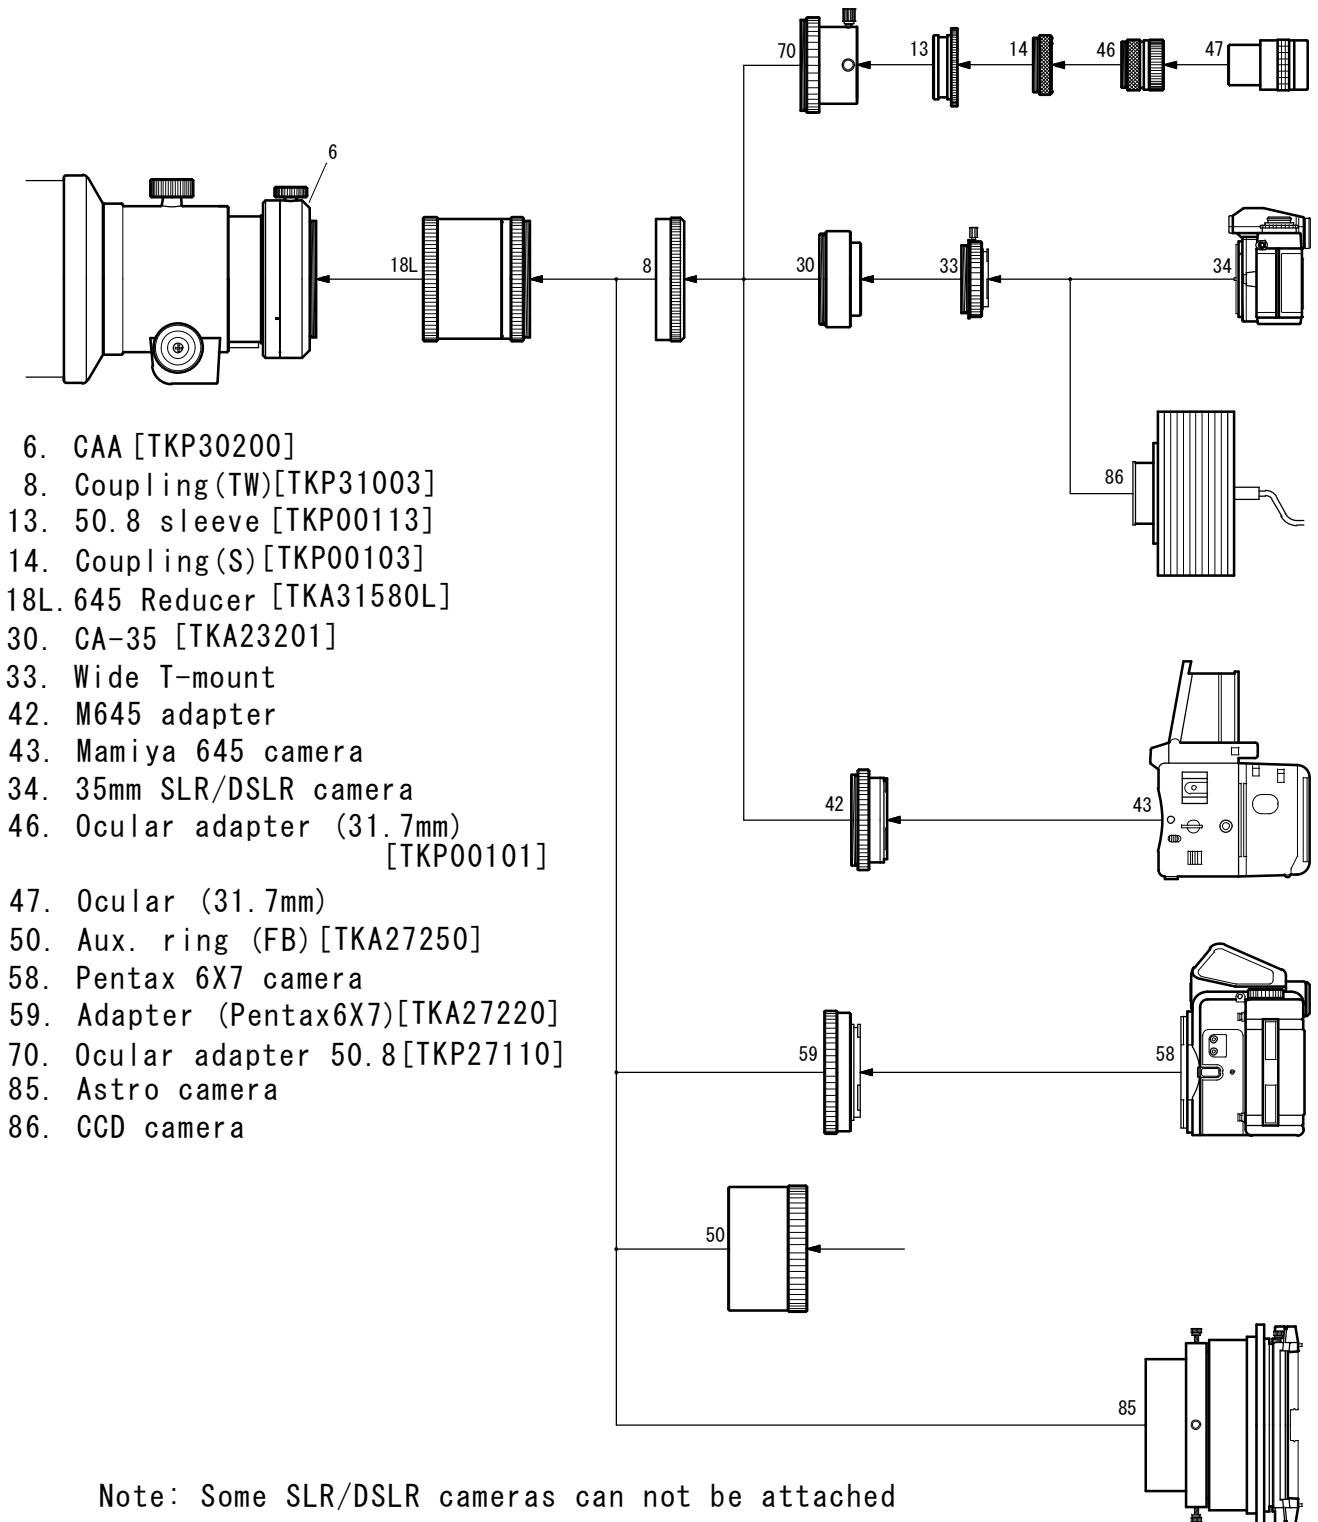

TOA-130F

645 Reducer System Chart

Note: Some SLR/DSLR cameras can not be attached