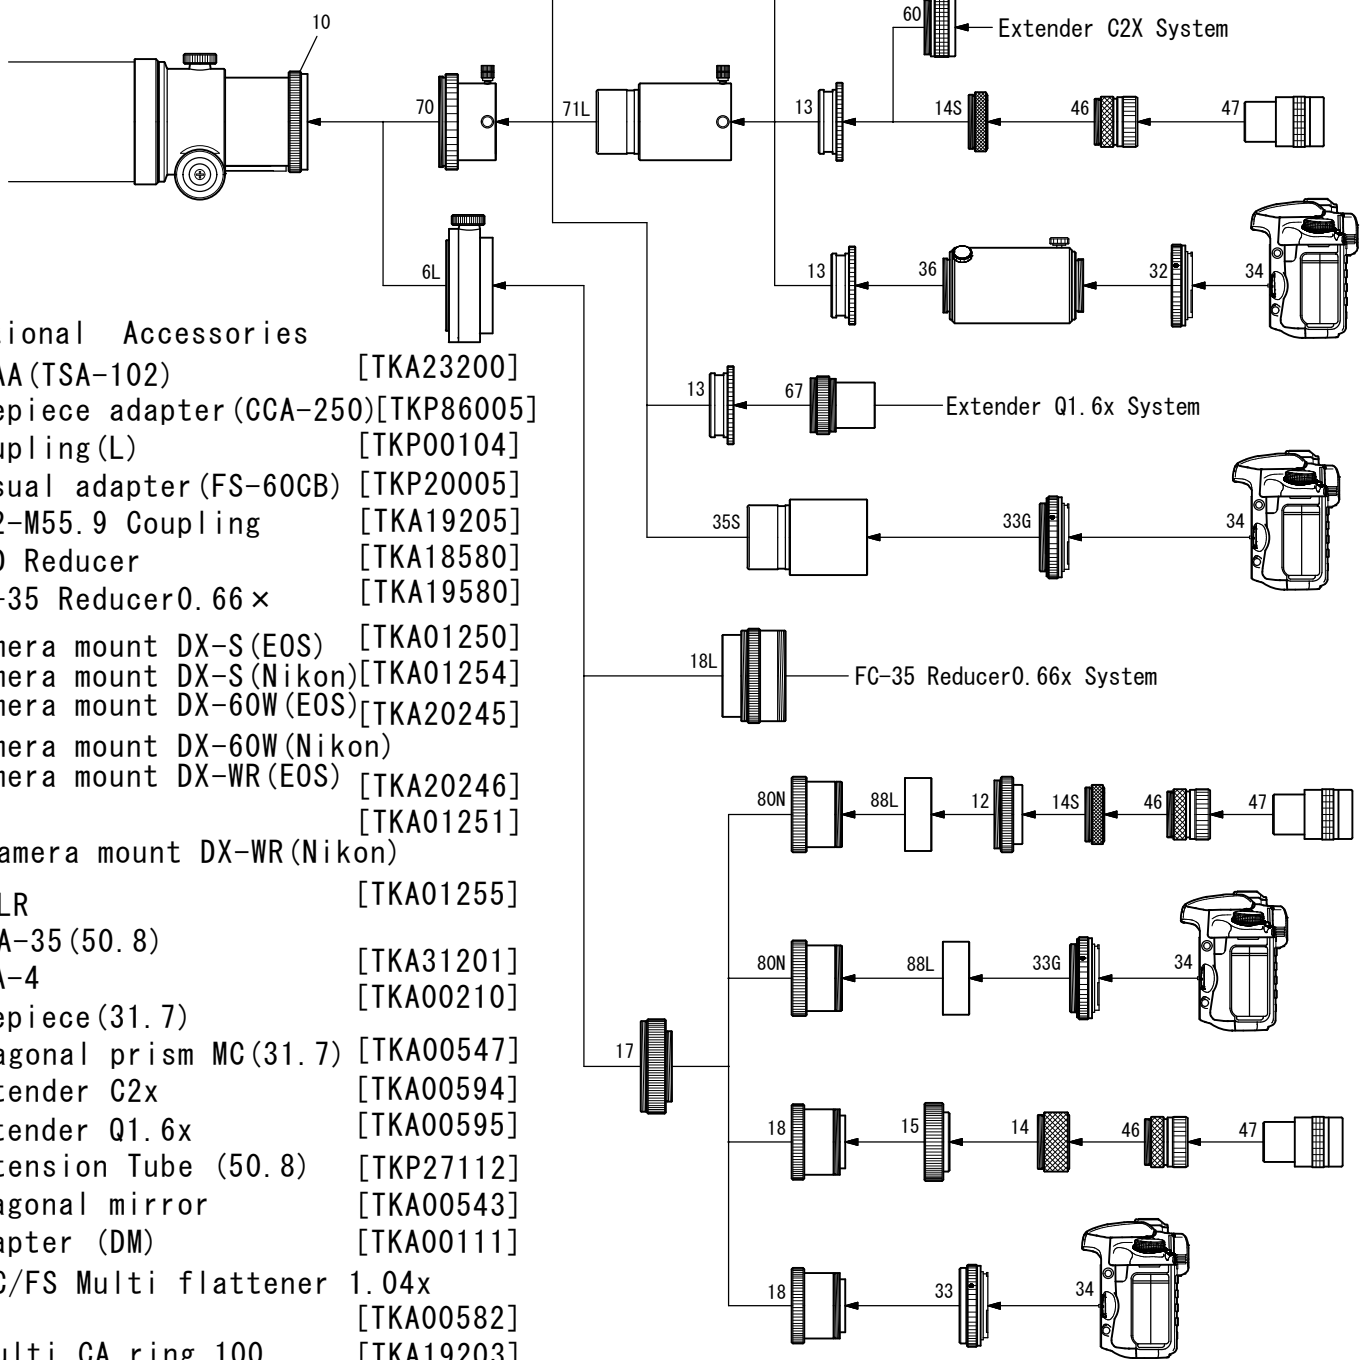

# FC-100DF Photo/Visual System Chart

- ▼ Standard Accessories
- 10. F50.8 AD Ring [TKP19001]
  - 13. 50.8 Sleeve [TKP00113]
  - 14S. Coupling (S) [TKP00103]
  - 46. Eyepiece adapter (31.7) [TKP00101]
  - 70. Eyepiece adapter (50.8) [TKP27110]
  - 71L. Extension Tube L (50.8) [TKP31112]

- ▼ Optional Accessories
- 6L. CAA (TSA-102) [TKA23200]
  - 12. Eyepiece adapter (CCA-250) [TKP86005]
  - 14. Coupling (L) [TKP00104]
  - 15. Visual adapter (FS-60CB) [TKP20005]
  - 17. M72-M55.9 Coupling [TKA19205]
  - 18. 76D Reducer [TKA18580]
  - 18L. FC-35 Reducer 0.66x [TKA19580]
  - 32. Camera mount DX-S (EOS) [TKA01250]  
Camera mount DX-S (Nikon) [TKA01254]
  - 33. Camera mount DX-60W (EOS) [TKA20245]  
Camera mount DX-60W (Nikon)
  - 33G. Camera mount DX-WR (EOS) [TKA20246]  
Camera mount DX-WR (Nikon)
  - 34. DSLR [TKA01255]
  - 35S. CA-35 (50.8) [TKA31201]
  - 36. TCA-4 [TKA00210]
  - 47. Eyepiece (31.7)
  - 49. Diagonal prism MC (31.7) [TKA00547]
  - 60. Extender C2x [TKA00594]
  - 67. Extender Q1.6x [TKA00595]
  - 71. Extension Tube (50.8) [TKP27112]
  - 74. Diagonal mirror [TKA00543]
  - 75. Adapter (DM) [TKA00111]
  - 80N. FC/FS Multi flattener 1.04x [TKA00582]
  - 88L. Multi CA ring 100 [TKA19203]

TAKAHASHI