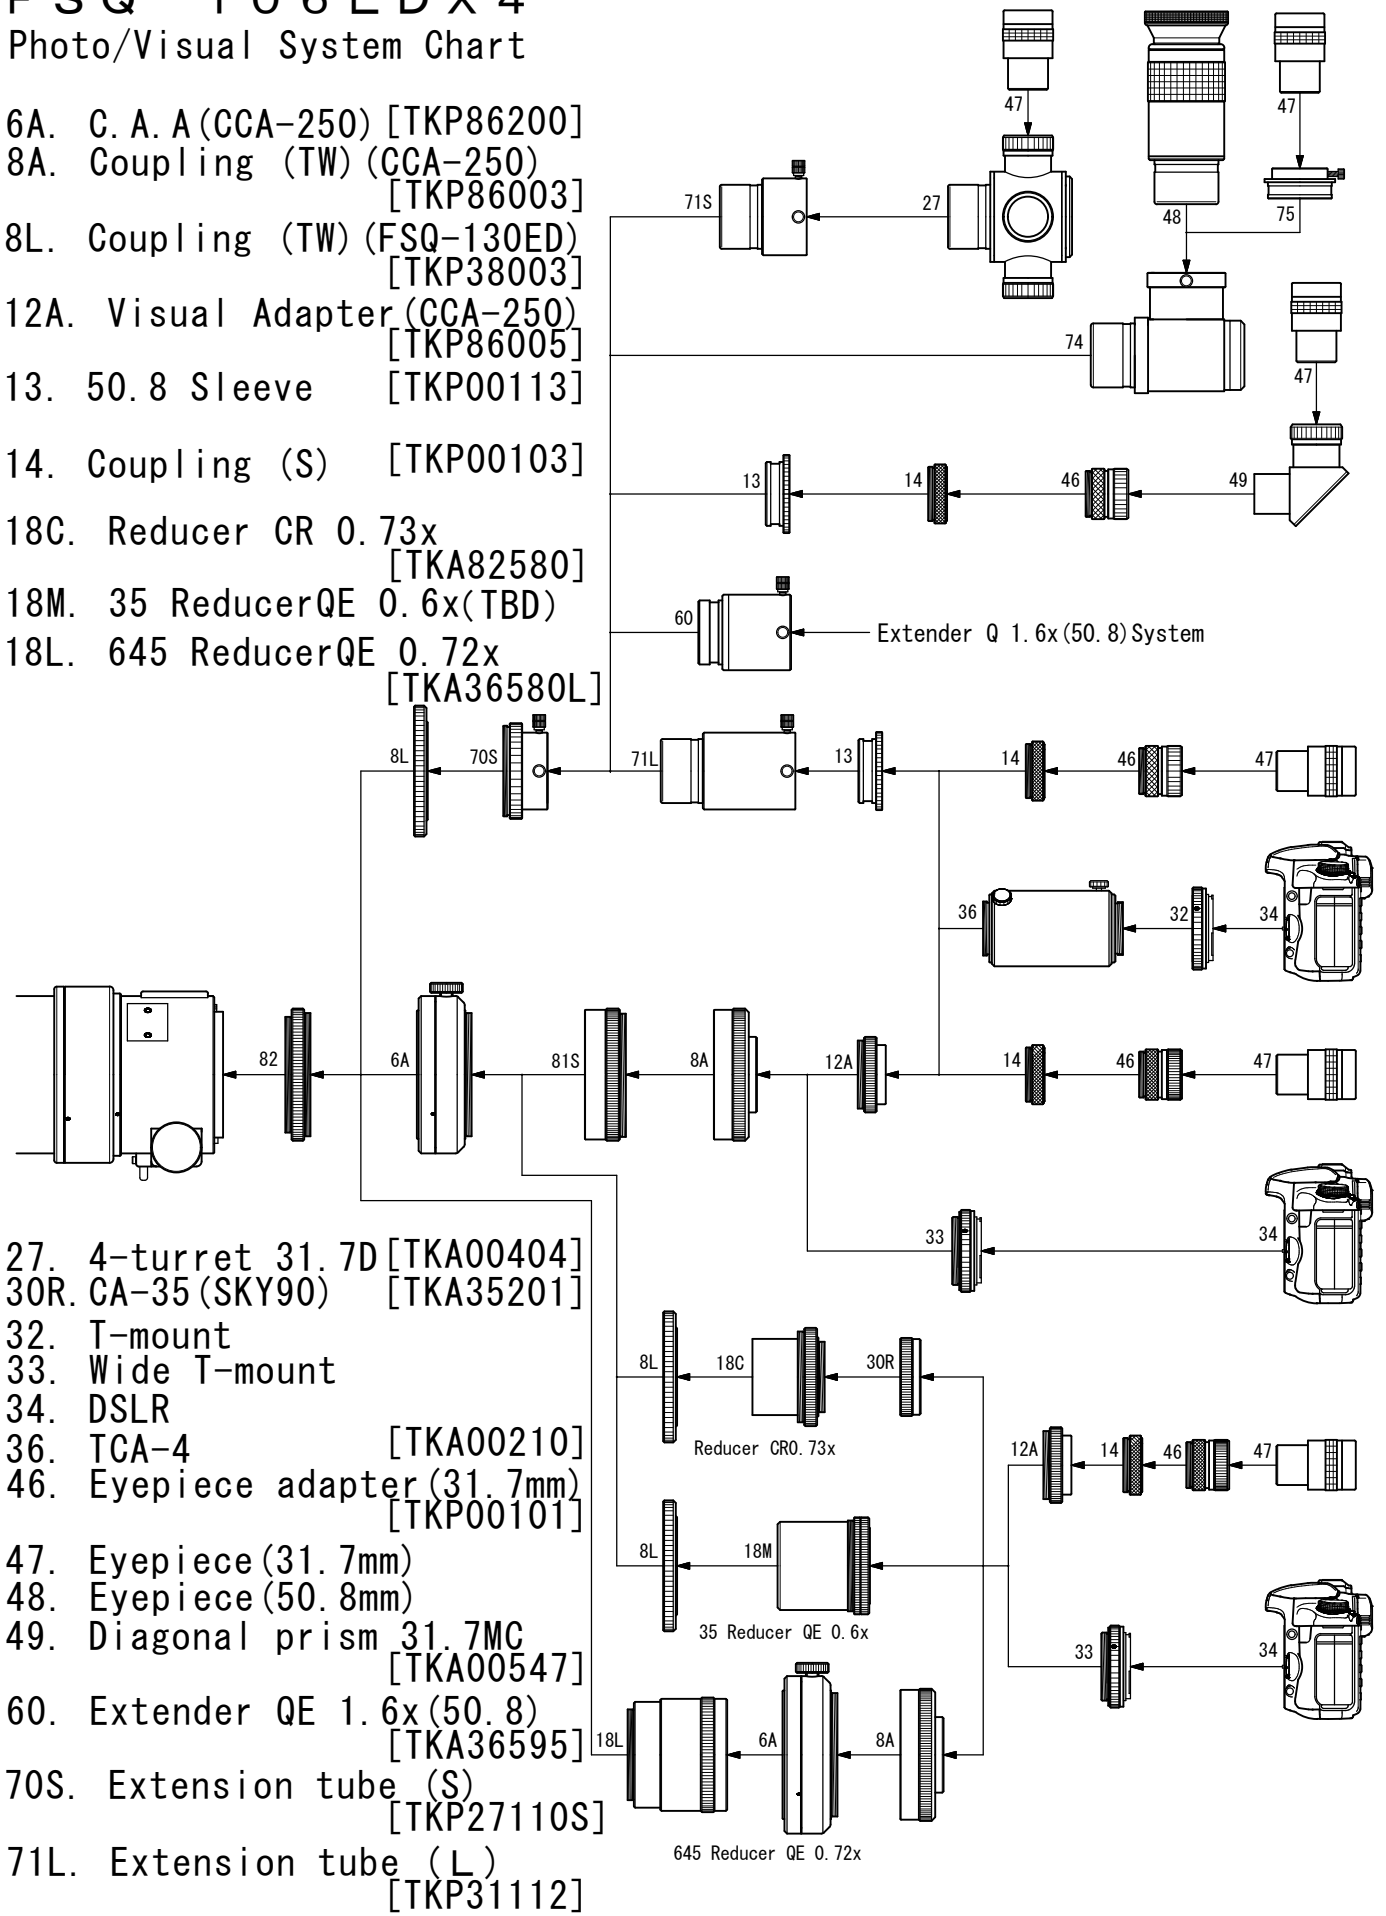

FSQ-106EDX4

Photo/Visual System Chart

- 6A. C. A. A (CCA-250) [TKP86200]
- 8A. Coupling (TW) (CCA-250) [TKP86003]
- 8L. Coupling (TW) (FSQ-130ED) [TKP38003]
- 12A. Visual Adapter (CCA-250) [TKP86005]
- 13. 50.8 Sleeve [TKP00113]
- 14. Coupling (S) [TKP00103]
- 18C. Reducer CR 0.73x [TKA82580]
- 18M. 35 ReducerQE 0.6x(TBD)
- 18L. 645 ReducerQE 0.72x [TKA36580L]

- 27. 4-turret 31.7D [TKA00404]
- 30R. CA-35 (SKY90) [TKA35201]
- 32. T-mount
- 33. Wide T-mount
- 34. DSLR
- 36. TGA-4 [TKA00210]
- 46. Eyepiece adapter (31.7mm) [TKP00101]
- 47. Eyepiece (31.7mm)
- 48. Eyepiece (50.8mm)
- 49. Diagonal prism 31.7MC [TKA00547]
- 60. Extender QE 1.6x (50.8) [TKA36595]
- 70S. Extension tube (S) [TKP27110S]
- 71L. Extension tube (L) [TKP31112]
- 71S. Extension tube (S) [TKA00105]
- 74. Diagonal mirror (50.8) [TKA00543]
- 75. Adapter (DM) 31.7 [TKA00111]
- 81S. Aux. ring (FSQ-130ED) [TKA38205]
- 82. 645 RD adapter [TKA36581]